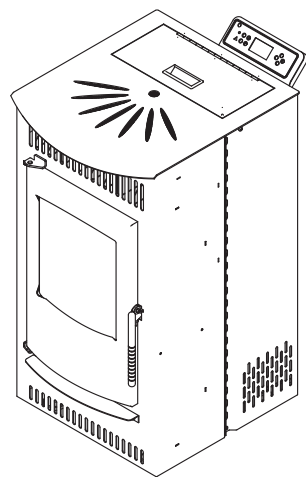

Serenity™ Programmable Pellet Stove

The **Ardisam™** Advantage

Ardisam is an American company based in the heart of the Midwest, where the Seasons help shape the character of who we are and the products we build. Because we believe in and use the many products we design, we are uniquely qualified to deliver genuine innovation and service that are born of the outdoor rural lifestyle in which we live. Spring, Summer, Winter, or Fall, we are always prepared to serve the needs of our customers through the best designed products on the market, as well as through our world class customer service. Since 1960, Ardisam has built its legacy on the tradition of providing countless customers with exceptional service and value through its many brands that span all Seasons and stand the test of time.

WIDTH	18.25 IN	HEAT SHIELD INCLUDED	YES
HEIGHT	34 IN	BLOWER INCLUDED	YES
DEPTH	23.75 IN	BLOWER CFM	150
EXHAUST	3"	ADJUSTABLE THERMOSTAT INCLUDED	YES
OVERALL PRODUCT WEIGHT	186 LB	FUEL TYPE	WOOD PELLETS
PRODUCT TYPE	FREE STANDING	HEATING COVERAGE	1500 SQUARE FEET
STYLE	TRADITIONAL	BTU INPUT/OUTPUT	31,960 BTU / 9,575-22,226 BTU
FINISH	BLACK	HOPPER CAPACITY	40 POUNDS
MATERIAL	METAL	BURN TIME	16-18 HOURS
MATERIAL DETAILS	STEEL	IGNITION WATTAGE	400 WATTS (W)
THERMOMETER INCLUDED	YES	OPERATING WATTAGE	77 WATTS (W)
BUILT IN FAN	YES	VOLTAGE	120 VOLTS (V)
AIR WASH SYSTEM INCLUDED	YES	CONTROL PANEL LOCATION	TOP
ASH PAN INCLUDED	YES	PLUG IN	YES
THERMAL OVERLOAD PROTECTION	YES	MOBILE HOME APPROVED	YES
SAFETY SHUT OFF	YES	COUNTRY OF MANUFACTURE	CHINA
AUTO IGNITION	YES	EPA CERTIFIED	YES
LED DISPLAY	YES	ETL CERTIFIED	YES
LEGS INCLUDED	NO	PACKAGED DIMENSIONS (IN)	26 X 22 X 40
PEDESTAL INCLUDED	YES	GROSS WEIGHT	194 LB
PEDESTAL MATERIAL	STEEL	NET WEIGHT	186 LB
PEDESTAL FINISH	BLACK	PRODUCT WARRANTY	1 YEAR